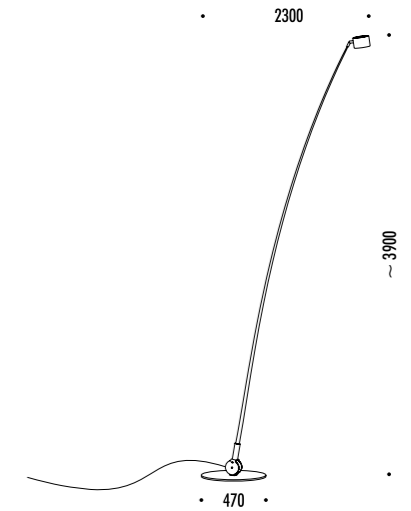

Compasso d'Oro ADI
Award 2014

DESIGN ENZO CALABRESE - DAVIDE GROPPI - 2011
LAMPADA DA ESTERNO - FIBRA DI VETRO - METALLO
OUTDOOR LAMP - FIBERGLASS - METAL

CE IP65

SAMPEI 440 OUTDOOR

1A3770300.27.20	BIANCO OPACO / MATT WHITE - 2700K	MAX 700 mA DC - 8,4 W LED 2700K - 639 lm - CRI > 90 / 3000K - 639 lm - CRI > 90 CAVO NERO 5,5 m - ORIENTABILE CONNETTORE DRIVER IP68 INCLUSO - DRIVER NON INCLUSO BLACK CABLE 5,5 m - ADJUSTABLE DRIVER CONNECTOR IP68 INCLUDED - DRIVER NOT INCLUDED
1A3770300.30.20	BIANCO OPACO / MATT WHITE - 3000K	
1A3770400.27.20	NERO OPACO / MATT BLACK - 2700K	
1A3770400.30.20	NERO OPACO / MATT BLACK - 3000K	