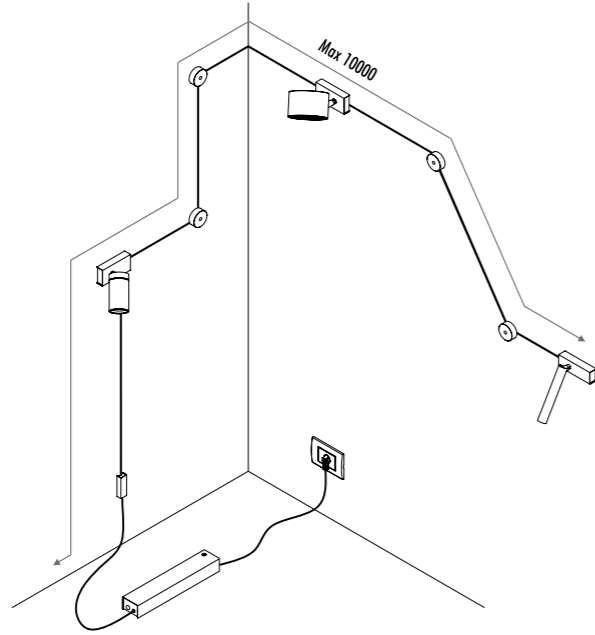

KIT ROSONE DA PARETE E SOFFITTO / WALL AND CEILING ROSE KIT