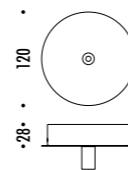

ENDLESS SYSTEM VERSION AVAILABLE SEE PAGE 281

CE IP20

CEILING ROSE

1A2980300.27.00	BIANCO OPACO / MATT WHITE - 2700K - ON/OFF	100-240 V - 50/60 Hz - 5,6 W LED 2700K - 264 lm - CRI > 90 / 3000K - 284 lm - CRI > 90
1A2980300.30.00	BIANCO OPACO / MATT WHITE - 3000K - ON/OFF	ROSONE BIANCO - CAVO BIANCO ACCESSORI OPZIONALI KIT SOSPENSIONE - VEDI PAG. 129 WHITE CEILING ROSE - WHITE CABLE OPTIONAL ACCESSORIES SUSPENSION KIT - SEE PAGE 129
1A2980800.27.00	OTTONE SPAZZOLATO / BRUSHED BRASS - 2700K - ON/OFF	100-240 V - 50/60 Hz - 5,6 W LED 2700K - 264 lm - CRI > 90 / 3000K - 284 lm - CRI > 90
1A2980800.30.00	OTTONE SPAZZOLATO / BRUSHED BRASS - 3000K - ON/OFF	ROSONE NERO - CAVO NERO ACCESSORI OPZIONALI KIT SOSPENSIONE - VEDI PAG. 129 BLACK CEILING ROSE - BLACK CABLE OPTIONAL ACCESSORIES SUSPENSION KIT - SEE PAGE 129