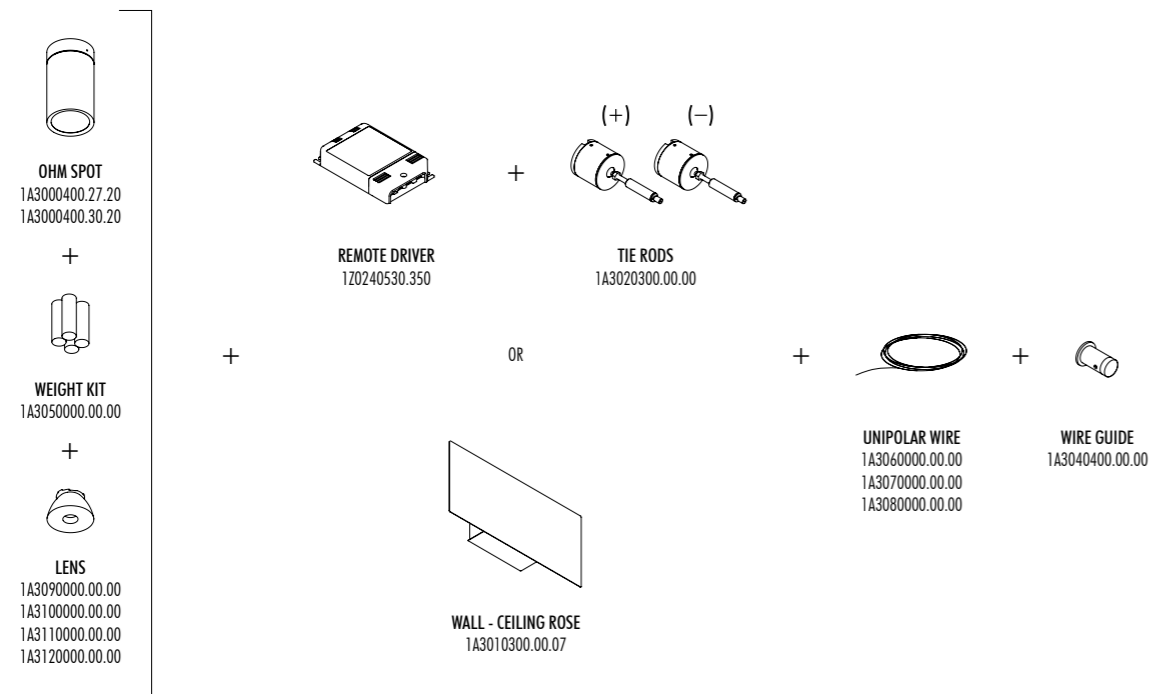

LUNGHEZZA TOTALE MAX 50 METRI / TOTAL LENGTH MAX 50 METER