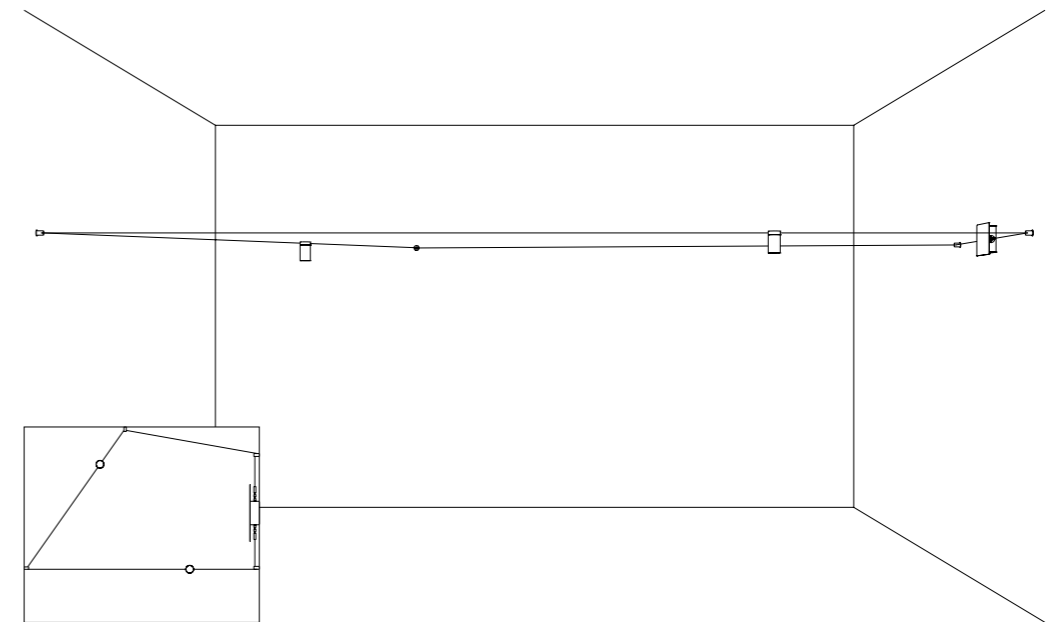

LUNGHEZZA TOTALE MAX 50 METRI / TOTAL LENGTH MAX 50 METER