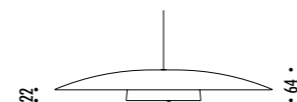

SHADE

CEILING ROSE