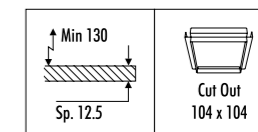

CE IP20 1.0 m

1A0660300.00.00	BIANCO OPACO / MATT WHITE - ON/OFF	100-240 V - 50/60 Hz - MAX 10 W LED - GU10 ORIENTABILE KIT INSTALLAZIONE OBBLIGATORIO NON INCLUSO LAMPADINA NON INCLUSA - VEDI PAG. 385-387 ACCESSORI OPZIONALI LAMPADINA - VEDI PAG. 387 ADJUSTABLE COMPULSORY INSTALLATION KIT NOT INCLUDED BULB NOT INCLUDED - SEE PAGE 385-387 OPTIONAL BULB ACCESSORIES - SEE PAGE 387
1A0660400.00.00	NERO OPACO / MATT BLACK - ON/OFF	

KIT INSTALLAZIONE OBBLIGATORI / COMPULSORY INSTALLATION KITS

1A3500300.00.00	BIANCO OPACO / MATT WHITE	CORNICE PER CARTONGESSO 12,5 mm / PLASTERBOARD FRAME 12,5 mm DIMENSIONI TAGLIO CARTONGESSO 104 x 104 mm - SPAZIO MINIMO PER INCASSO 130 mm PLASTERBOARD CUT-OUT 104 x 104 mm - MINIMUM SPACE FOR MOUNTING 130 mm
1A3500400.00.00	NERO OPACO / MATT BLACK