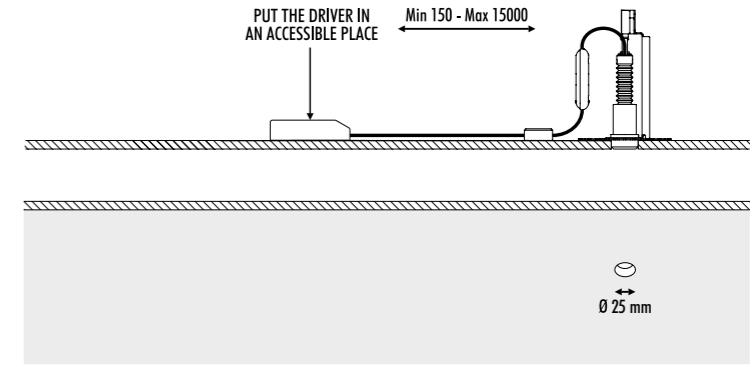

DIM PUSH - 0/1-10 V
DRIVER DIMENSION

DIM DALI
DRIVER DIMENSION

DIM TRIAC
DRIVER DIMENSION

PUT THE DRIVER IN
AN ACCESSIBLE PLACE

KIT INSTALLAZIONE OPZIONALI / OPTIONAL INSTALLATION KITS

1A2380000.00.00	STANDARD	CASSAFORMA PER LATERIZIO / PLASTER BOX DIMENSIONI 189 x 445 mm
1A2230000.00.00	STANDARD	CASSAFORMA PER CEMENTO ARMATO / CONCRETE BOX DIMENSIONI 189 x 445 mm