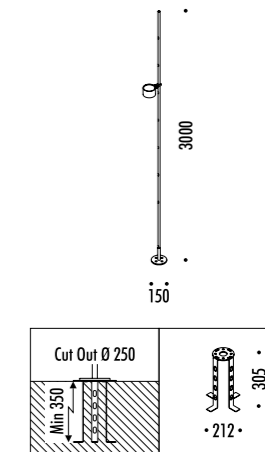

1A360000.27.20	STANDARD - 2700K	MAX 700 mA DC - 8,4 W LED 2700K - 639 lm - CRI > 90 / 3000K - 639 lm - CRI > 90
1A360000.30.20	STANDARD - 3000K	STELO IN ACCIAIO INOX AISI 316L - CAVO NERO 7 m - ORIENTABILE KIT INSTALLAZIONE OPZIONALE NON INCLUSO CONNETTORE DRIVER IP68 INCLUSO - DRIVER NON INCLUSO AIS I 316L STAINLESS STEEL STEM - BLACK CABLE 7 m - ADJUSTABLE OPTIONAL INSTALLATION KIT NOT INCLUDED DRIVER CONNECTOR IP68 INCLUDED - DRIVER NOT INCLUDED

KIT INSTALLAZIONE OBBLIGATORIO / COMPULSORY INSTALLATION KIT

1Z0241110	STANDARD	DRIVER INPUT (110-127 V) 220-240 V - 50/60 Hz - OUTPUT 700 mA DC - (15 W) 30 W - IP68 NOT DIMMABLE

KIT INSTALLAZIONE OPZIONALI / OPTIONAL INSTALLATION KITS

1A362000.00.00	STANDARD	TIRAFONDO INSTALLAZIONE / INSTALLATION ANCHORING BOLT DIMENSIONI TAGLIO Ø 250 mm - SPAZIO MINIMO PER INCASSO 350 mm CUT-OUT Ø 250 mm - MINIMUM SPACE FOR MOUNTING 350 mm

ACCESSORI OPZIONALI / OPTIONAL ACCESSORIES

1A3610400.27.20	NERO OPACO / MATT BLACK - 2700K	TESTA LED SUPPLEMENTARE / ADDITIONAL LED HEAD MAX 700 mA DC - 8,4 W LED 2700K - 639 lm - CRI > 90 / 3000K - 639 lm - CRI > 90 DRIVER NON INCLUSO / DRIVER NOT INCLUDED
1A3610400.30.20	NERO OPACO / MATT BLACK - 3000K	

1A1660000.00.00	STANDARD	CONNETTORE DRIVER IP68 - 1 PEZZO DRIVER CONNECTOR IP68 - 1 PIECE