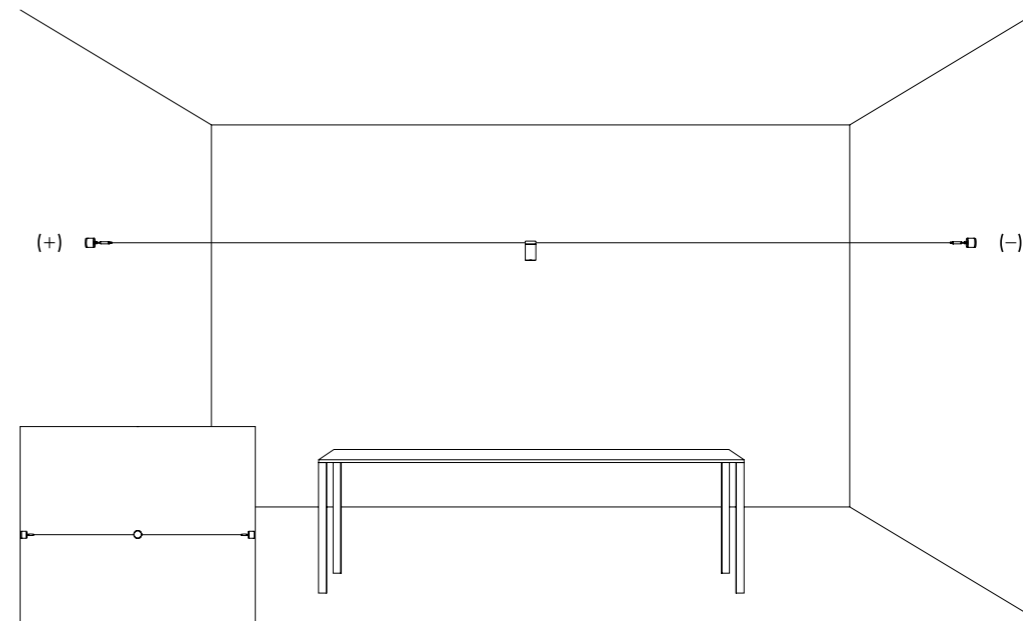

LUNGHEZZA TOTALE MAX 50 METRI / TOTAL LENGTH MAX 50 METER