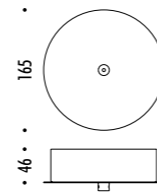

DIMMABLE VERSIONS

1A2960300.27.01	BIANCO OPACO / MATT WHITE - 2700K - DALI	100-240 V - 50/60 Hz - 5,6 W LED 2700K - 290 lm - CRI>90 / 3000K - 310 lm - CRI>90 ROSONE BIANCO - CAVO BIANCO ACCESSORI OPZIONALI KIT SOSPENSIONE - VEDI PAG. 129 WHITE CEILING ROSE - WHITE CABLE OPTIONAL ACCESSORIES SUSPENSION KIT - SEE PAGE 129
1A2960300.30.01	BIANCO OPACO / MATT WHITE - 3000K - DALI	
1A2960300.27.02	BIANCO OPACO / MATT WHITE - 2700K - TRIAC	
1A2960300.30.02	BIANCO OPACO / MATT WHITE - 3000K - TRIAC	
1A2960300.27.03	BIANCO OPACO / MATT WHITE - 2700K - 1-10 V	
1A2960300.30.03	BIANCO OPACO / MATT WHITE - 3000K - 1-10 V	
1A2960300.27.04	BIANCO OPACO / MATT WHITE - 2700K - PUSH	
1A2960300.30.04	BIANCO OPACO / MATT WHITE - 3000K - PUSH	
1A2960400.27.01	NERO OPACO / MATT BLACK - 2700K - DALI	
1A2960400.30.01	NERO OPACO / MATT BLACK - 3000K - DALI	
1A2960400.27.02	NERO OPACO / MATT BLACK - 2700K - TRIAC	
1A2960400.30.02	NERO OPACO / MATT BLACK - 3000K - TRIAC	
1A2960400.27.03	NERO OPACO / MATT BLACK - 2700K - 1-10 V	
1A2960400.30.03	NERO OPACO / MATT BLACK - 3000K - 1-10 V	
1A2960400.27.04	NERO OPACO / MATT BLACK - 2700K - PUSH	
1A2960400.30.04	NERO OPACO / MATT BLACK - 3000K - PUSH	
1A2960800.27.01	OTTONE SPAZZOLATO / BRUSHED BRASS - 2700K - DALI	100-240 V - 50/60 Hz - 5,6 W LED 2700K - 290 lm - CRI>90 / 3000K - 310 lm - CRI>90 ROSONE NERO - CAVO NERO ACCESSORI OPZIONALI KIT SOSPENSIONE - VEDI PAG. 129 BLACK CEILING ROSE - BLACK CABLE OPTIONAL ACCESSORIES SUSPENSION KIT - SEE PAGE 129
1A2960800.30.01	OTTONE SPAZZOLATO / BRUSHED BRASS - 3000K - DALI	
1A2960800.27.02	OTTONE SPAZZOLATO / BRUSHED BRASS - 2700K - TRIAC	
1A2960800.30.02	OTTONE SPAZZOLATO / BRUSHED BRASS - 3000K - TRIAC	
1A2960800.27.03	OTTONE SPAZZOLATO / BRUSHED BRASS - 2700K - 1-10 V	
1A2960800.30.03	OTTONE SPAZZOLATO / BRUSHED BRASS - 3000K - 1-10 V	
1A2960800.27.04	OTTONE SPAZZOLATO / BRUSHED BRASS - 2700K - PUSH	
1A2960800.30.04	OTTONE SPAZZOLATO / BRUSHED BRASS - 3000K - PUSH	
1A2962600.27.01	NERO OPACO TOTALE / MATT TOTAL BLACK - 2700K - DALI	
1A2962600.30.01	NERO OPACO TOTALE / MATT TOTAL BLACK - 3000K - DALI	
1A2962600.27.02	NERO OPACO TOTALE / MATT TOTAL BLACK - 2700K - TRIAC	
1A2962600.30.02	NERO OPACO TOTALE / MATT TOTAL BLACK - 3000K - TRIAC	
1A2962600.27.03	NERO OPACO TOTALE / MATT TOTAL BLACK - 2700K - 1-10 V	
1A2962600.30.03	NERO OPACO TOTALE / MATT TOTAL BLACK - 3000K - 1-10 V	
1A2962600.27.04	NERO OPACO TOTALE / MATT TOTAL BLACK - 2700K - PUSH	
1A2962600.30.04	NERO OPACO TOTALE / MATT TOTAL BLACK - 3000K - PUSH	

CE IP20