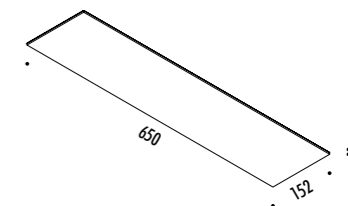

ENDLESS SYSTEM VERSION AVAILABLE SEE PAGE 275

CE IP20

1A0850400.27.40	STANDARD - 2700K	48 V DC - 23 W LED 2700K - 2158 lm - CRI > 90 / 3000K - 2320 lm - CRI > 90 PIANO A SPECCHIO (DOWN) CON RETRO NERO (UP) KIT INSTALLAZIONE OBBLIGATORIO NON INCLUSO MIRROR TOP (DOWN) WITH BLACK BACK SIDE (UP) COMPULSORY INSTALLATION KIT NOT INCLUDED
1A0850400.30.40	STANDARD - 3000K	

KIT INSTALLAZIONE OBBLIGATORI / COMPULSORY INSTALLATION KITS

1Z1120550	STANDARD	DRIVER INPUT 110-240 V - 50/60 Hz - OUTPUT 48 V DC - 65 W - IP20 1-10 V DIMMABLE
1Z0830820	STANDARD	DRIVER INPUT 220-240 V - 50/60 Hz - OUTPUT 48 V DC - 60 W - IP20 DALI DIMMABLE