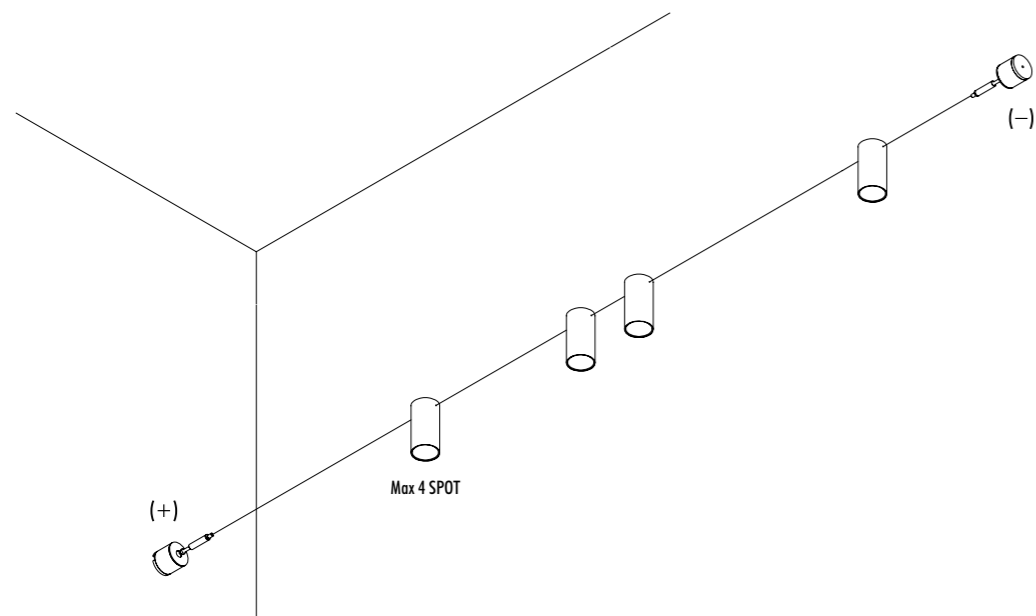

LUNGHEZZA TOTALE MAX 50 METRI / TOTAL LENGTH MAX 50 METER