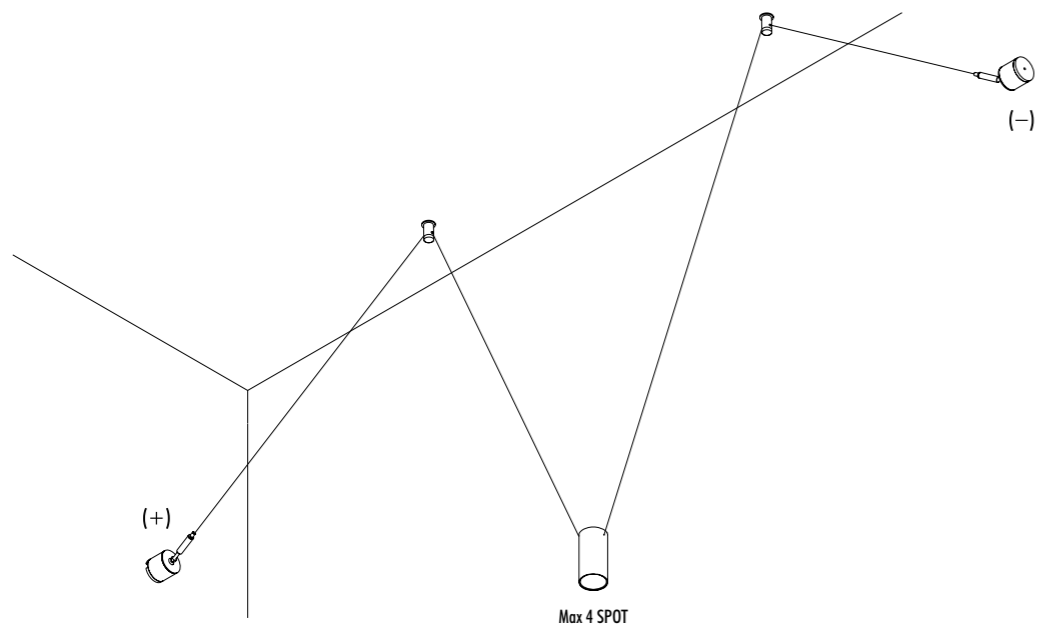

LUNGHEZZA TOTALE MAX 50 METRI / TOTAL LENGTH MAX 50 METER