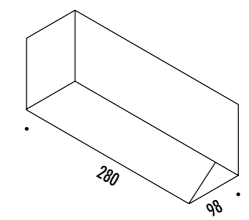

DESIGN DAVIDE GROPPI - 2007
LAMPADA DA PARETE - METALLO
WALL LAMP - METAL

PIÙ

CE IP20