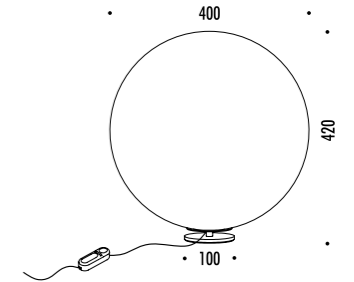

CE □ IP20

1A2690000.00.06	STANDARD	100-240 V - 50/60 Hz - MAX 15 W LED - E27 PARALUME CON TEXTURE IN CARTA GIAPPONESE - BASE VERNICIATA DORATA CAVO BIANCO - DIMMER LAMPADINA NON INCLUSA - VEDI PAG. 385 SHADE WITH JAPANESE PAPER TEXTURE - GOLD FINISH BASE WHITE CABLE - DIMMER BULB NOT INCLUDED - SEE PAGE 385