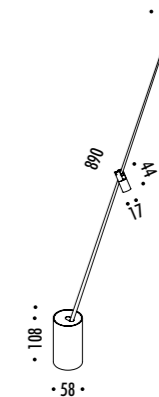

1A2440400.27.06	NERO OPACO / MATT BLACK - 2700K	5 V DC - 1,5 W LED - UGR < 19
1A2440400.30.06	NERO OPACO / MATT BLACK - 3000K	2700K - 154 lm - CRI > 90 / 3000K - 179 lm - CRI > 90
		CAVO NERO - ORIENTABILE
		MICROSWITCH DIMMER
		CAVO USB INCLUSO - ALIMENTATORE NON INCLUSO
		BLACK CABLE - ADJUSTABLE
		MICROSWITCH DIMMER
		USB CABLE INCLUDED - POWER SUPPLY NOT INCLUDED

ACCESSORI OPZIONALI / OPTIONAL ACCESSORIES

1Z0000088	STANDARD	ALIMENTATORE / POWER SUPPLY INPUT 110-240 V - 50/60 Hz - OUTPUT 5 V DC - 2A - 10 W - IP20
1A1990000.00.00	STANDARD	POWER BANK - 10000 mAh / 36 Wh - OUTPUT 5 V DC AUTONOMIA BATTERIA DIECI ORE BATTERY LIFE TEN HOURS
1Z0000070	STANDARD	CAVO NERO DA USB A USB-C / 1,5 m USB TO USB-C BLACK CABLE / 1,5 m