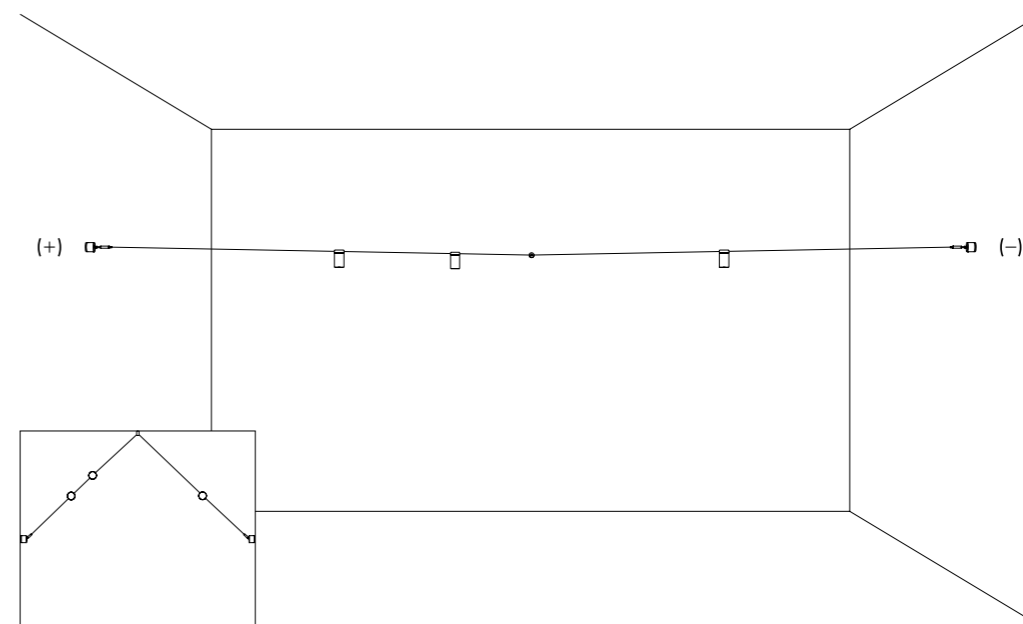

LUNGHEZZA TOTALE MAX 50 METRI / TOTAL LENGTH MAX 50 METER