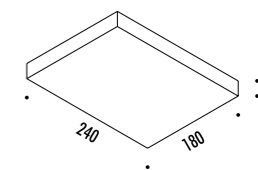

CE IP20 0.5m