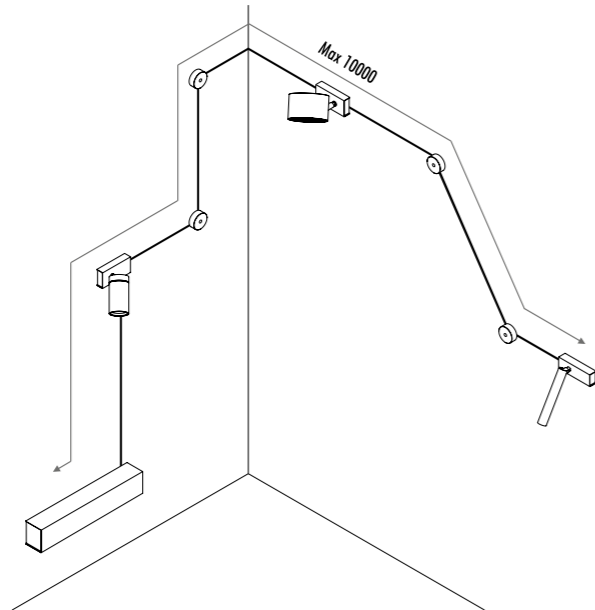

KIT ROSONE DA PARETE E SOFFITTO / WALL AND CEILING ROSE KIT

KIT ALIMENTAZIONE OBBLIGATORIO PER SISTEMA ENDLESS ON/OFF E CASAMBI
COMPULSORY POWER SUPPLY KIT FOR ENDLESS ON/OFF SYSTEM AND CASAMBI

CE IP20

1A1330300.00.00	BIANCO OPACO / MATT WHITE - ON/OFF	KIT DI ALIMENTAZIONE CON SPINA POWER SUPPLY KIT WITH PLUG INPUT 100-240 V - 50/60 Hz - OUTPUT 48 V DC - 60 W - IP20	
1A1330400.00.00	NERO OPACO / MATT BLACK - ON/OFF		

1A2450300.00.00	BIANCO OPACO / MATT WHITE - ON/OFF	KIT ROSONE PARETE - SOFFITTO - REMOTO WALL - CEILING ROSE KIT - REMOTE INPUT 100-240 V - 50/60 Hz - OUTPUT 48 V DC - 60 W - IP20	
1A2450400.00.00	NERO OPACO / MATT BLACK - ON/OFF		

1A0260300.00.00	BIANCO OPACO / MATT WHITE - ON/OFF	KIT DI ALIMENTAZIONE CON SPINA POWER SUPPLY KIT WITH PLUG INPUT 100-240 V - 50/60 Hz - OUTPUT 48 V DC - 150 W - IP20	
1A0260400.00.00	NERO OPACO / MATT BLACK - ON/OFF		

1A1020300.00.00	BIANCO OPACO / MATT WHITE - ON/OFF	KIT ROSONE PARETE - SOFFITTO - REMOTO WALL - CEILING ROSE KIT - REMOTE INPUT 100-240 V - 50/60 Hz - OUTPUT 48 V DC - 150 W - IP20	
1A1020400.00.00	NERO OPACO / MATT BLACK - ON/OFF