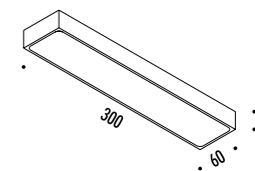

CE IP20

1A3310300.27.02	BIANCO OPACO / MATT WHITE - 2700K - TRIAC	220-240 V - 50/60 Hz - 11,5 W LED 2700K - 626 lm - CRI > 90 / 3000K - 655 lm - CRI > 90
1A3310300.30.02	BIANCO OPACO / MATT WHITE - 3000K - TRIAC	
1A3310400.27.02	NERO OPACO / MATT BLACK - 2700K - TRIAC	
1A3310400.30.02	NERO OPACO / MATT BLACK - 3000K - TRIAC