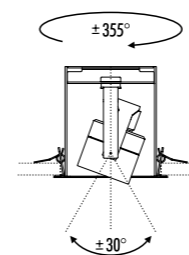

1A0670300.00.00	BIANCO OPACO / MATT WHITE - ON/OFF	100-240 V - 50/60 Hz - MAX 10 W LED - GU10
1A0673400.00.00	BIANCO - NERO OPACO BICOLORE / MATT WHITE - BLACK BICOLOUR - ON/OFF	DIMENSIONI TAGLIO CARTONGESSO 115 x 105 mm - SPAZIO MINIMO PER INCASSO 130 mm
		ORIENTABILE
		LAMPADINA NON INCLUSA - VEDI PAG. 385-387
		ACCESSORI OPZIONALI LAMPADINA - VEDI PAG. 387
		PLASTERBOARD CUT-OUT 115 x 105 mm - MINIMUM SPACE FOR MOUNTING 130 mm
		ADJUSTABLE
		BULB NOT INCLUDED - SEE PAGE 385-387
		OPTIONAL BULB ACCESSORIES - SEE PAGE 387