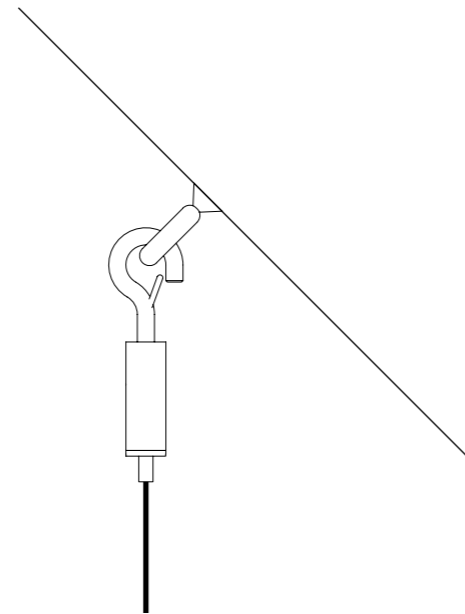

ACCESSORI OPZIONALI / OPTIONAL ACCESSORIES

1A0510000.00.00	STANDARD	KIT FISSAGGIO PER SOFFITTO INCLINATO - NICHELATO 1 PEZZO SLOPED CEILING FIXING KIT - NICKEL PLATED - 1 PIECE	
		COMPATIBLE LAMPS: QuiQuoQua - MASAI - FOSBURY - MOON 120 - SPY - SPY DE	
1A0520000.00.00	STANDARD	KIT FISSAGGIO PER ROSONE INCLINATO - NICHELATO 1 PEZZO SLOPED ROSE FIXING KIT - NICKEL PLATED - 1 PIECE	
		COMPATIBLE LAMPS: MOON 60 - MOON 60 DE - MOON 80	
1A0530000.00.00	STANDARD	GANCIO PER SOFFITTO INCLINATO - CROMATO 1 PEZZO SLOPED CEILING FIXING HOOK - CHROME PLATED - 1 PIECE	
		COMPATIBLE LAMPS: SIMBIOSI - SHANGHAI	
1A0360000.00.00	STANDARD	KIT DECENTRATORE / DECENTRALIZATION KIT	
		COMPATIBLE LAMPS: LED IS MORE - MISS 1 - MOON 60 - MOON 60 DE MOON 80 - MOON 120 - CATHODE 1	
1A0770300.00.00	BIANCO OPACO / MATT WHITE	KIT ROSONE + DECENTRATORE KIT CEILING ROSE + DECENTRALIZER CAVO BIANCO 3 m INCLUSO WHITE CABLE 3 m INCLUDED	
1A0770400.00.00	NERO OPACO / MATT BLACK	KIT ROSONE + DECENTRATORE KIT CEILING ROSE + DECENTRALIZER CAVO NERO 3 m INCLUSO BLACK CABLE 3 m INCLUDED	
1A3270300.00.00	BIANCO OPACO / MATT WHITE	BLOCCACAVO - 1 PEZZO CLAMP - 1 PIECE	
1A3270400.00.00	NERO OPACO / MATT BLACK		