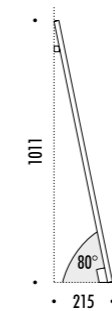

CE IP20

DRIVER

1A2730000.99.06	STANDARD - RGB	220-240 V - 50/60 Hz - 66 W LED - RGB WIRELESS CONTROL
		PANNELLO BIANCO - CAVO TRASPARENTE
		ALIMENTAZIONE CON SPINA - DIMMER
		WHITE PANEL - TRANSPARENT CABLE
		POWER SUPPLY WITH PLUG - DIMMER