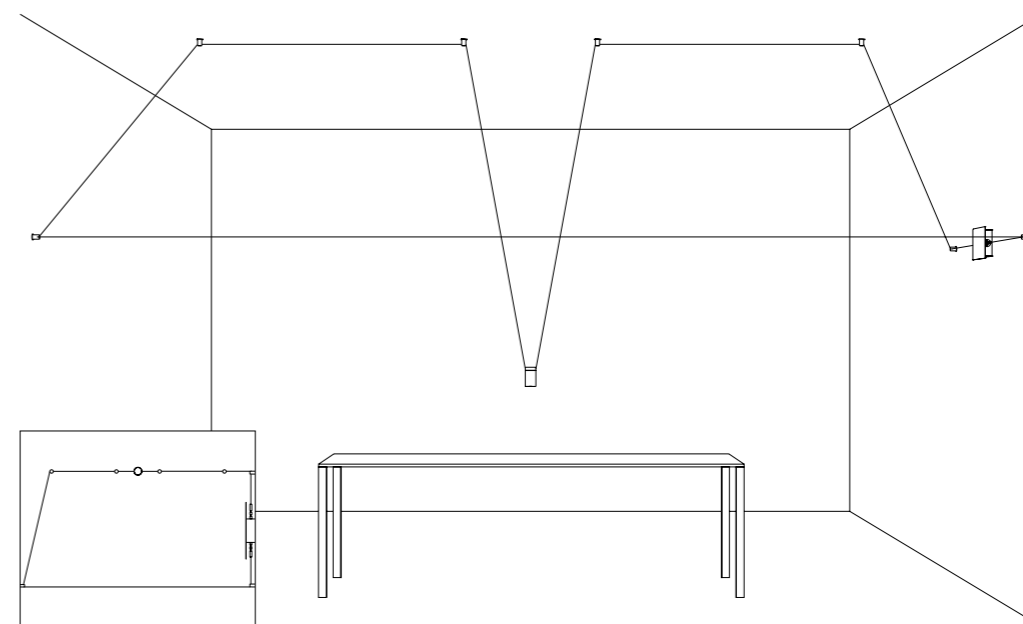

LUNGHEZZA TOTALE MAX 50 METRI / TOTAL LENGTH MAX 50 METER