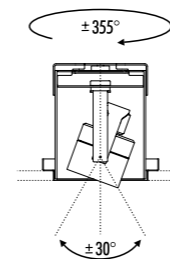

CE IP20 1.0 m

1A0660300.00.00	BIANCO OPACO / MATT WHITE - ON/OFF	100-240 V - 50/60 Hz - MAX 10 W LED - GU10 ORIENTABILE KIT INSTALLAZIONE OBBLIGATORIO NON INCLUSO LAMPADINA NON INCLUSA - VEDI PAG. 385-387 ACCESSORI OPZIONALI LAMPADINA - VEDI PAG. 387 ADJUSTABLE COMPULSORY INSTALLATION KIT NOT INCLUDED BULB NOT INCLUDED - SEE PAGE 385-387 OPTIONAL BULB ACCESSORIES - SEE PAGE 387
1A0660400.00.00	NERO OPACO / MATT BLACK - ON/OFF	

KIT INSTALLAZIONE OBBLIGATORI / COMPULSORY INSTALLATION KITS

1A3500300.00.00	BIANCO OPACO / MATT WHITE	CORNICE PER CARTONGESSO 12,5 mm / PLASTERBOARD FRAME 12,5 mm DIMENSIONI TAGLIO CARTONGESSO 104 x 104 mm - SPAZIO MINIMO PER INCASSO 130 mm PLASTERBOARD CUT-OUT 104 x 104 mm - MINIMUM SPACE FOR MOUNTING 130 mm
1A3500400.00.00	NERO OPACO / MATT BLACK