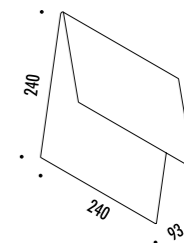

CE IP20

1A3350300.27.01	BIANCO OPACO / MATT WHITE - 2700K - DALI	110-240 V - 50/60 Hz - 20 W LED 2700K - 397 lm - CRI > 80 / 3000K - 415 lm - CRI > 80
1A3350300.30.01	BIANCO OPACO / MATT WHITE - 3000K - DALI