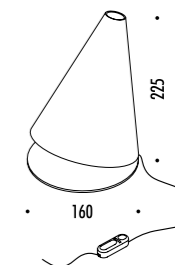

DESIGN FEDERICO DELROSSO - 2009
LAMPADA DA TAVOLO - METALLO
TABLE LAMP - METAL

PALPEBRA

CE □ IP20