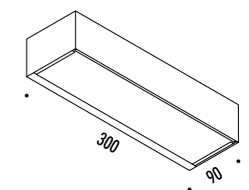

CE IP20

1A3300300.27.02	BIANCO OPACO / MATT WHITE - 2700K - TRIAC	220-240 V - 50/60 Hz - 23 W LED 2700K - 1293 lm - CRI>90 / 3000K - 1352 lm - CRI>90
1A3300300.30.02	BIANCO OPACO / MATT WHITE - 3000K - TRIAC	
1A3300400.27.02	NERO OPACO / MATT BLACK - 2700K - TRIAC	
1A3300400.30.02	NERO OPACO / MATT BLACK - 3000K - TRIAC