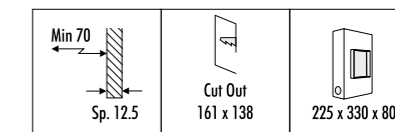

CE IP20

1A3520300.30.00	BIANCO OPACO / MATT WHITE - 3000K - ON/OFF	110-240 V - 50/60 Hz - 6 W LED - 445 lm - CRI > 80 DIMENSIONI TAGLIO CARTONGESSO 161 x 138 mm - SPAZIO MINIMO PER INCASSO 70 mm KIT INSTALLAZIONE OBBLIGATORIO NON INCLUSO PLASTERBOARD CUT-OUT 161 x 138 mm - MINIMUM SPACE FOR MOUNTING 70 mm COMPULSORY INSTALLATION KIT NOT INCLUDED

KIT INSTALLAZIONE OBBLIGATORI / COMPULSORY INSTALLATION KITS

1A3530000.00.00	STANDARD	CASSAFORMA INSTALLAZIONE / INSTALLATION BOX DIMENSIONI TAGLIO CARTONGESSO 161 x 138 mm - SPAZIO MINIMO PER INCASSO 70 mm PLASTERBOARD CUT-OUT 161 x 138 mm - MINIMUM SPACE FOR MOUNTING 70 mm