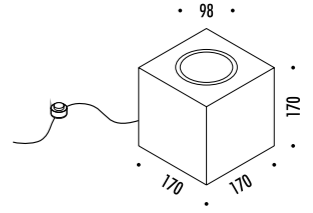

CE IP20

1A2760000.00.00	STANDARD - ON/OFF	100-240 V - 50/60 Hz - MAX 10 W LED - GU10
		LAMPADA IN CEMENTO - CAVO ARANCIONE
		LAMPADINA NON INCLUSA - VEDI PAG. 385
		CEMENT LAMP - ORANGE CABLE
		BULB NOT INCLUDED - SEE PAGE 385