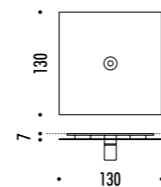

CEILING ROSE

1A2970300.27.00	BIANCO OPACO / MATT WHITE - 2700K - ON/OFF	MAX 350 mA DC - 4 W LED 2700K - 290 lm - CRI > 90 / 3000K - 310 lm - CRI > 90
1A2970300.30.00	BIANCO OPACO / MATT WHITE - 3000K - ON/OFF	ROSONE BIANCO - CAVO BIANCO
1A2970400.27.00	NERO OPACO / MATT BLACK - 2700K - ON/OFF	INSTALLAZIONE SU CARTONGESSO CON ROSONE PIANO E FISSAGGIO MAGNETICO KIT INSTALLAZIONE OBBLIGATORIO INCLUSO
1A2970400.30.00	NERO OPACO / MATT BLACK - 3000K - ON/OFF	DIMENSIONI TAGLIO CARTONGESSO 85 x 97 mm - SPAZIO MINIMO PER INCASSO 120 mm DRIVER INDIPENDENTE INCLUSO INPUT 100-240 V - 50/60 Hz
		WHITE CEILING ROSE - WHITE CABLE INSTALLATION ON PLASTERBOARD WITH FLAT ROSE AND MAGNETIC FIXING COMPULSORY INSTALLATION KIT INCLUDED PLASTERBOARD CUT-OUT 85 x 97 mm - MINIMUM SPACE FOR MOUNTING 120 mm INCLUDES INDEPENDENT DRIVER INPUT 100-240 V - 50/60 Hz
1A2970800.27.00	OTTONE SPAZZOLATO / BRUSHED BRASS - 2700K - ON/OFF	MAX 350 mA DC - 4 W LED 2700K - 290 lm - CRI > 90 / 3000K - 310 lm - CRI > 90
1A2970800.30.00	OTTONE SPAZZOLATO / BRUSHED BRASS - 3000K - ON/OFF	ROSONE NERO - CAVO NERO
1A2972600.27.00	NERO OPACO TOTALE / MATT TOTAL BLACK - 2700K - ON/OFF	INSTALLAZIONE SU CARTONGESSO CON ROSONE PIANO E FISSAGGIO MAGNETICO KIT INSTALLAZIONE OBBLIGATORIO INCLUSO
1A2972600.30.00	NERO OPACO TOTALE / MATT TOTAL BLACK - 3000K - ON/OFF	DIMENSIONI TAGLIO CARTONGESSO 85 x 97 mm - SPAZIO MINIMO PER INCASSO 120 mm DRIVER INDIPENDENTE INCLUSO INPUT 100-240 V - 50/60 Hz
		BLACK CEILING ROSE - BLACK CABLE INSTALLATION ON PLASTERBOARD WITH FLAT ROSE AND MAGNETIC FIXING COMPULSORY INSTALLATION KIT INCLUDED PLASTERBOARD CUT-OUT 85 x 97 mm - MINIMUM SPACE FOR MOUNTING 120 mm INCLUDES INDEPENDENT DRIVER INPUT 100-240 V - 50/60 Hz