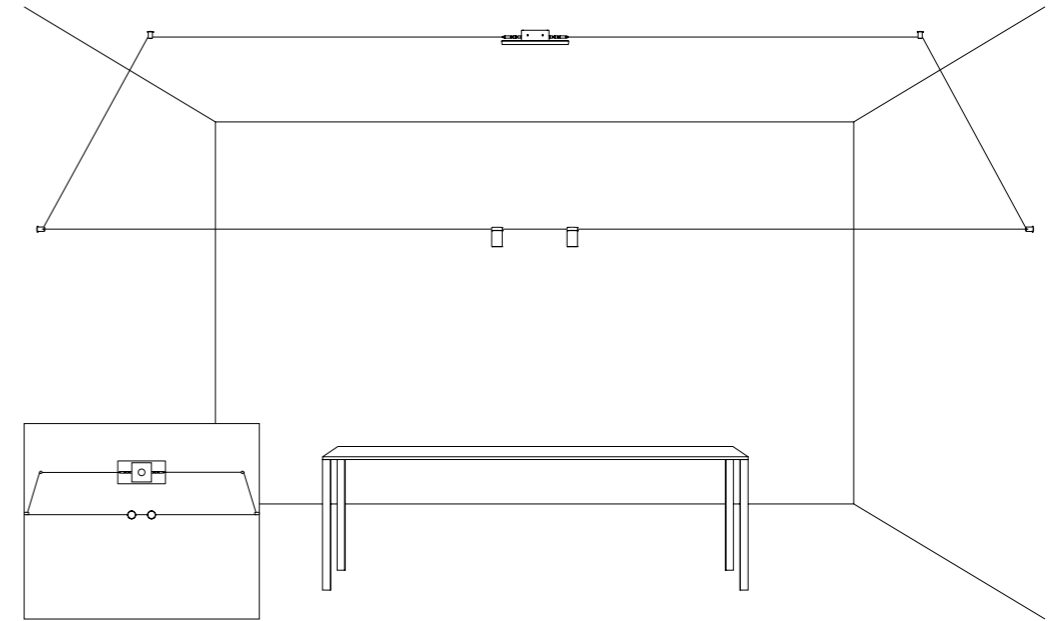

LUNGHEZZA TOTALE MAX 50 METRI / TOTAL LENGTH MAX 50 METER