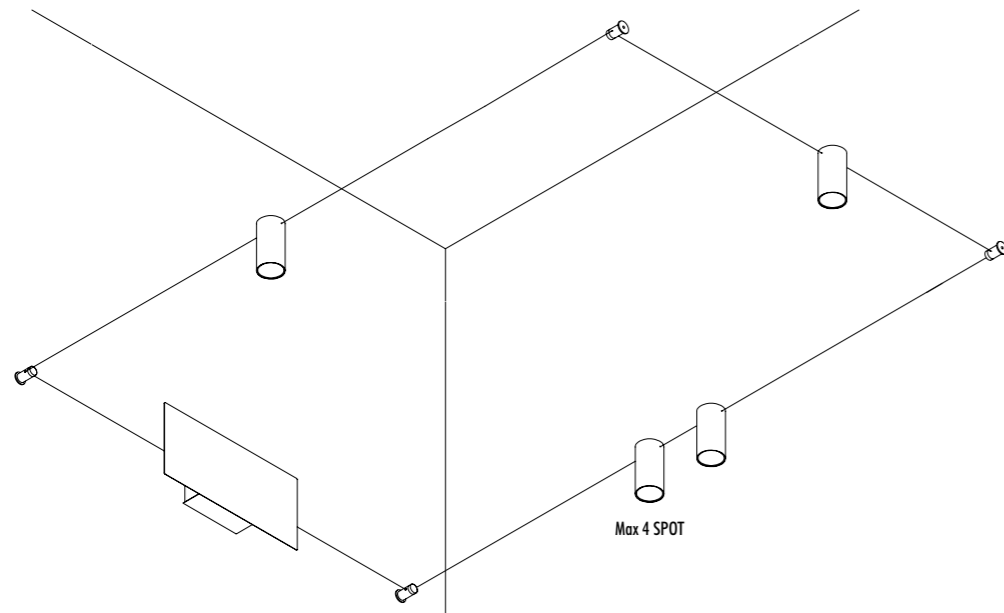

LUNGHEZZA TOTALE MAX 50 METRI / TOTAL LENGTH MAX 50 METER