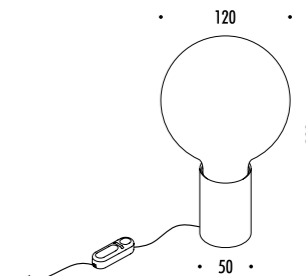

CE IP20 0.5m

1A2670300.00.06	BIANCO OPACO / MATT WHITE	100-240 V - 50/60 Hz - MAX 10 W LED - E27 GLOBOLUX CAVO BIANCO - DIMMER LAMPADINA LED INCLUSA WHITE CABLE - DIMMER LED BULB INCLUDED
		7 W LED - 2700K - 806 lm - CRI>80 - DIMMABLE