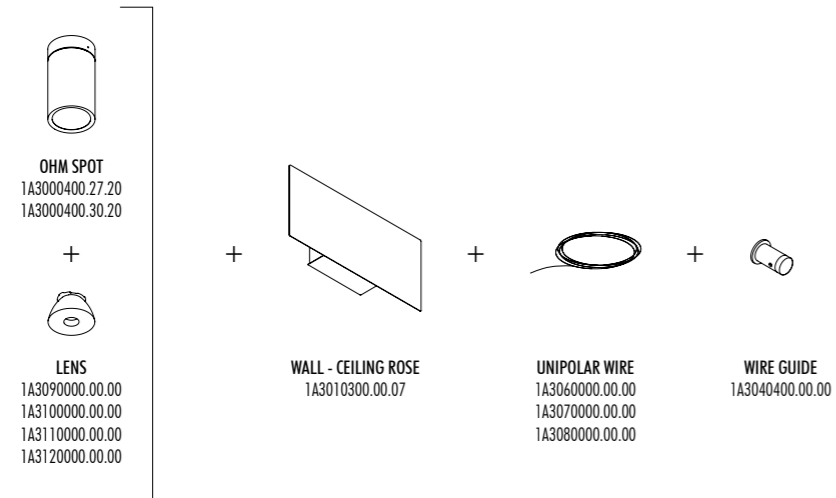

LUNGHEZZA TOTALE MAX 50 METRI / TOTAL LENGTH MAX 50 METER