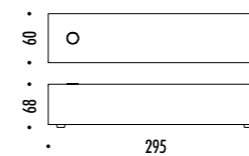

CE IP20

DRIVER

1A2730000.99.06	STANDARD - RGB	220-240 V - 50/60 Hz - 66 W LED - RGB WIRELESS CONTROL
		PANNELLO BIANCO - CAVO TRASPARENTE
		ALIMENTAZIONE CON SPINA - DIMMER
		WHITE PANEL - TRANSPARENT CABLE
		POWER SUPPLY WITH PLUG - DIMMER