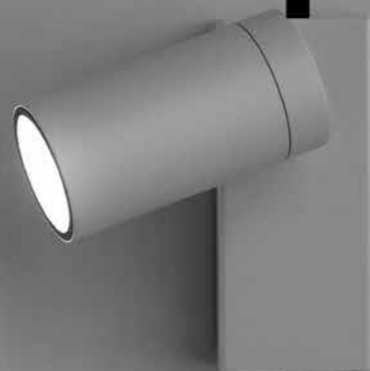

CASAMBI VERSION

CE IP20

1A2340300.27.41	BIANCO OPACO / MATT WHITE - 2700K - ENDLESS CASAMBI	48 V DC - 15,5 W LED
1A2340300.30.41	BIANCO OPACO / MATT WHITE - 3000K - ENDLESS CASAMBI	WITH LENS 1A3090000.00.00: 2700K - 983 lm - CRI 97 / 3000K - 1038 lm - CRI 97
1A2340400.27.41	NERO OPACO / MATT BLACK - 2700K - ENDLESS CASAMBI	WITH LENS 1A3100000.00.00: 2700K - 943 lm - CRI 97 / 3000K - 996 lm - CRI 97
1A2340400.30.41	NERO OPACO / MATT BLACK - 3000K - ENDLESS CASAMBI	WITH LENS 1A3110000.00.00: 2700K - 955 lm - CRI 97 / 3000K - 1005 lm - CRI 97
		WITH LENS 1A3120000.00.00: 2700K - 965 lm - CRI 97 / 3000K - 1016 lm - CRI 97
		KIT DI ALIMENTAZIONE OBBLIGATORIO ENDLESS NON INCLUSO - VEDI PAG. 253-257
		DIMMERABILE CON CONTROLLO WIRELESS CASAMBI
		ACCESSORI OBBLIGATORI NON INCLUSI
		COMPULSORY ENDLESS POWER SUPPLY KIT NOT INCLUDED - SEE PAGE 253-257
		DIMMABLE WITH CASAMBI WIRELESS CONTROL
		COMPULSORY ACCESSORIES NOT INCLUDED

ACCESSORI OBBLIGATORI / COMPULSORY ACCESSORIES

1A3090000.00.00	FASCIO / BEAM 14°	LENTE / LENS
1A3100000.00.00	FASCIO / BEAM 24°	
1A3110000.00.00	FASCIO / BEAM 36°	
1A3120000.00.00	FASCIO / BEAM 50°