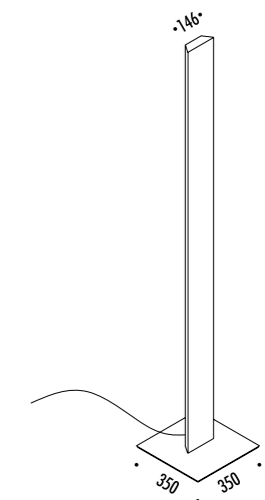

CE IP20

1A2740300.98.06	BIANCO OPACO / MATT WHITE - RGBW	100-240 V - 50/60 Hz - 80 W LED
1A2741300.98.06	INOX NERO SPAZZOLATO / BLACK BRUSHED STAINLESS STEEL - RGBW	2700K - 2832 lm - CRI > 90
		RGBW WIRELESS CONTROL
		CAVO NERO - DIMMER
		BLACK CABLE - DIMMER