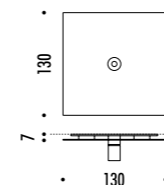

CEILING ROSE

1A2990300.27.00	BIANCO OPACO / MATT WHITE - 2700K - ON/OFF	MAX 350 mA DC - 4 W LED 2700K - 264 lm - CRI > 90 / 3000K - 284 lm - CRI > 90
1A2990300.30.00	BIANCO OPACO / MATT WHITE - 3000K - ON/OFF	2700K - 264 lm - CRI > 90 / 3000K - 284 lm - CRI > 90
		ROSONE BIANCO - CAVO BIANCO
		INSTALLAZIONE SU CARTONGESSO CON ROSONE PIANO E FISSAGGIO MAGNETICO
		KIT INSTALLAZIONE OBBLIGATORIO INCLUSO
		DIMENSIONI TAGLIO CARTONGESSO 85 x 97 mm - SPAZIO MINIMO PER INCASSO 120 mm
		DRIVER INDIPENDENTE INCLUSO INPUT 100-240 V - 50/60 Hz
		WHITE CEILING ROSE - WHITE CABLE
		INSTALLATION ON PLASTERBOARD WITH FLAT ROSE AND MAGNETIC FIXING
		COMPULSORY INSTALLATION KIT INCLUDED
		PLASTERBOARD CUT-OUT 85 x 97 mm - MINIMUM SPACE FOR MOUNTING 120 mm
		INCLUDES INDEPENDENT DRIVER INPUT 100-240 V - 50/60 Hz
1A2990800.27.00	OTTONE SPAZZOLATO / BRUSHED BRASS - 2700K - ON/OFF	MAX 350 mA DC - 4 W LED 2700K - 264 lm - CRI > 90 / 3000K - 284 lm - CRI > 90
1A2990800.30.00	OTTONE SPAZZOLATO / BRUSHED BRASS - 3000K - ON/OFF	2700K - 264 lm - CRI > 90 / 3000K - 284 lm - CRI > 90
		ROSONE NERO - CAVO NERO
		INSTALLAZIONE SU CARTONGESSO CON ROSONE PIANO E FISSAGGIO MAGNETICO
		KIT INSTALLAZIONE OBBLIGATORIO INCLUSO
		DIMENSIONI TAGLIO CARTONGESSO 85 x 97 mm - SPAZIO MINIMO PER INCASSO 120 mm
		DRIVER INDIPENDENTE INCLUSO INPUT 100-240 V - 50/60 Hz
		BLACK CEILING ROSE - BLACK CABLE
		INSTALLATION ON PLASTERBOARD WITH FLAT ROSE AND MAGNETIC FIXING
		COMPULSORY INSTALLATION KIT INCLUDED
		PLASTERBOARD CUT-OUT 85 x 97 mm - MINIMUM SPACE FOR MOUNTING 120 mm
		INCLUDES INDEPENDENT DRIVER INPUT 100-240 V - 50/60 Hz