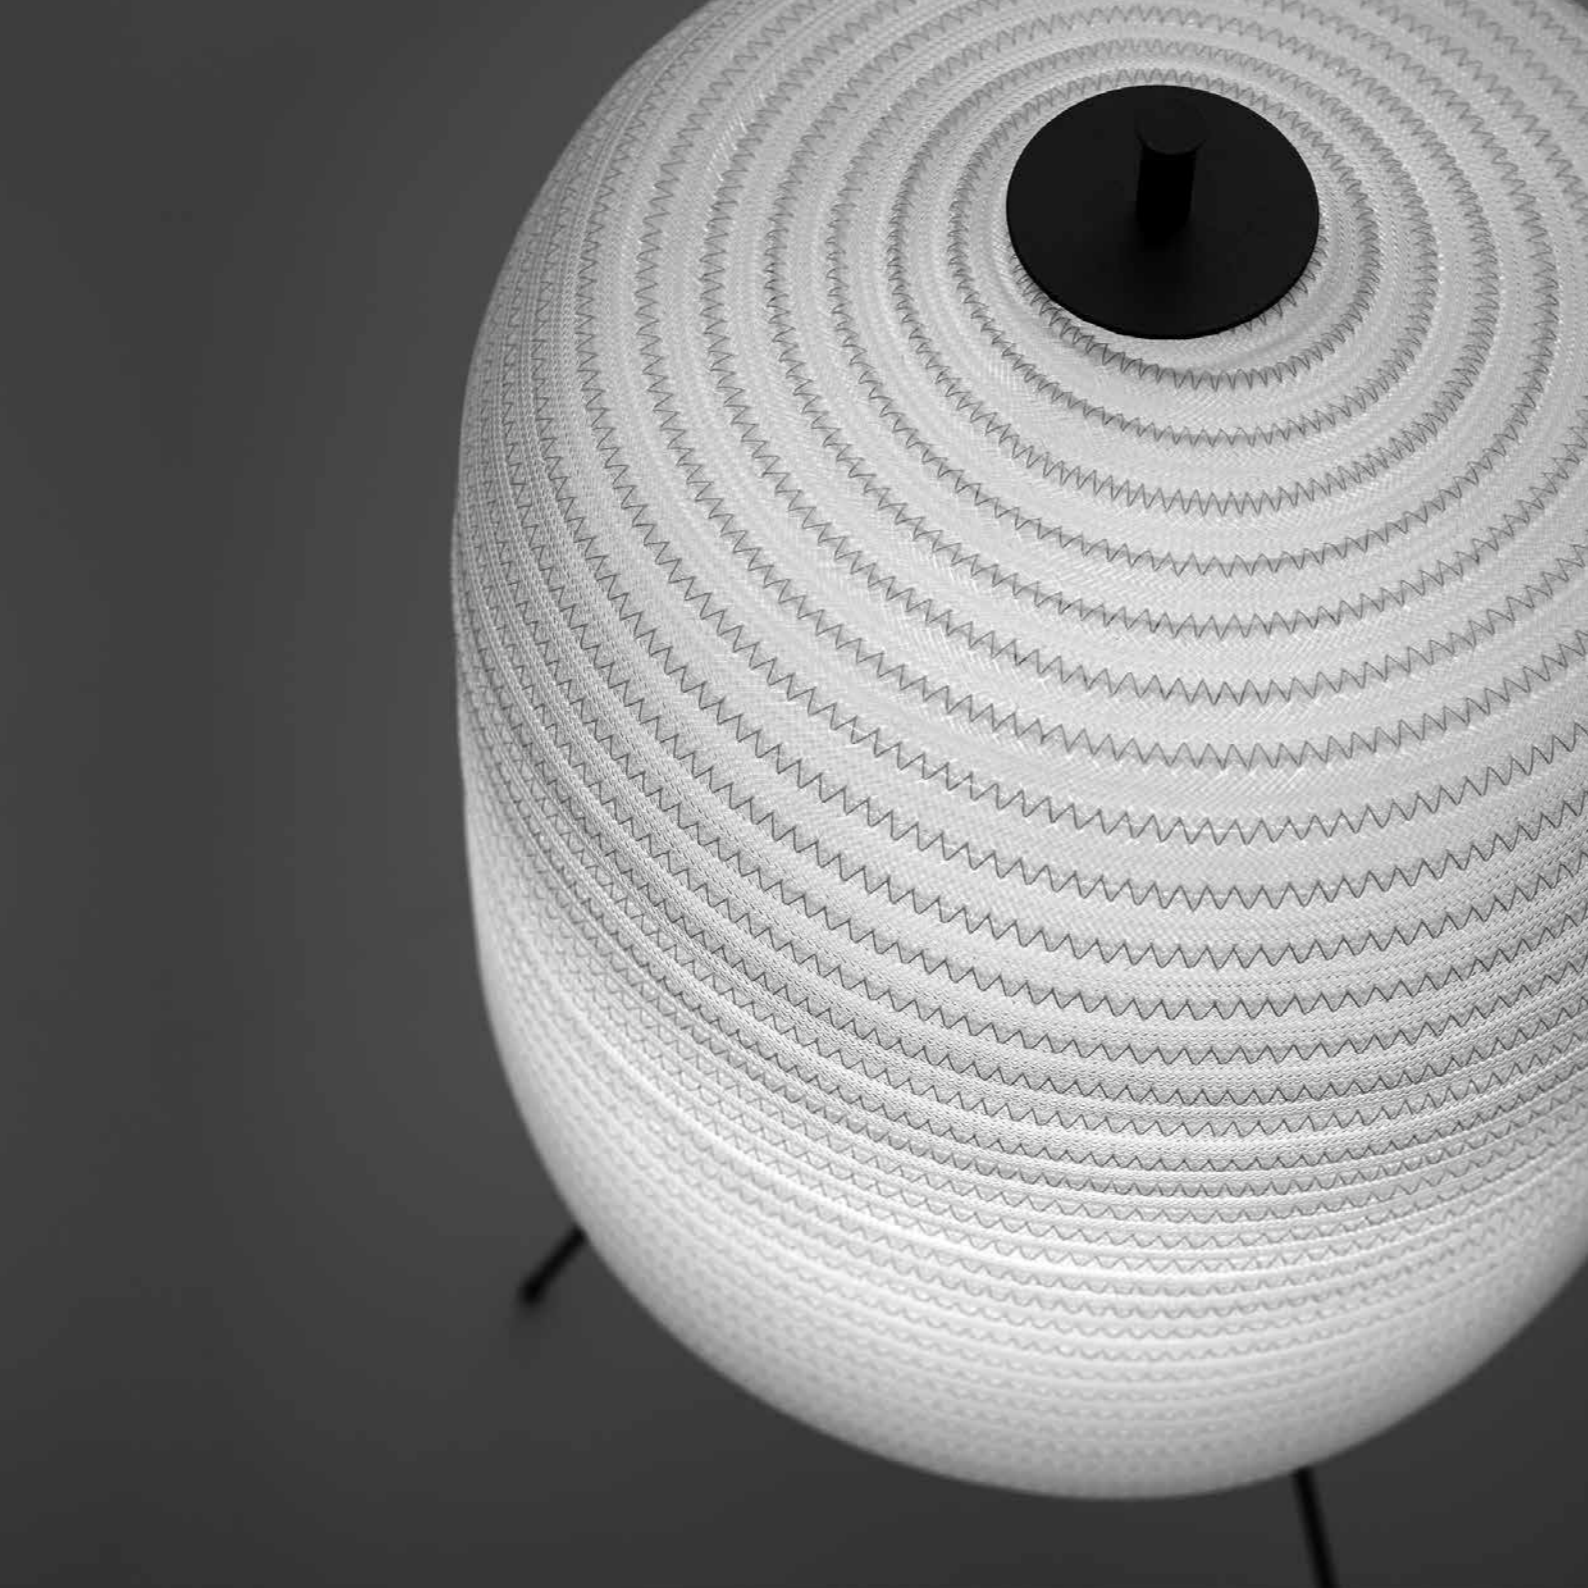

DESIGN DAVIDE GROPPI - PAOLA LENTI - 2013
LAMPADA DA ESTERNO - METALLO - PBT - POLICARBONATO
OUTDOOR LAMP - METAL - PBT - POLYCARBONATE

CE IP65

SHOJI OUTDOOR

1A3640000.00.00	STANDARD - ON/OFF	100-240 V - 50/60 Hz - MAX 18 W LED - E27 CAVO NERO 5 m CONNETTORE DRIVER IP68 INCLUSO LAMPADINA NON INCLUSA - VEDI PAG. 385 BLACK CABLE 5 m DRIVER CONNECTOR IP68 INCLUDED BULB NOT INCLUDED - SEE PAGE 385

ACCESSORI OPZIONALI / OPTIONAL ACCESSORIES

1A1660000.00.00	STANDARD	CONNETTORE DRIVER IP68 - 1 PEZZO DRIVER CONNECTOR IP68 - 1 PIECE