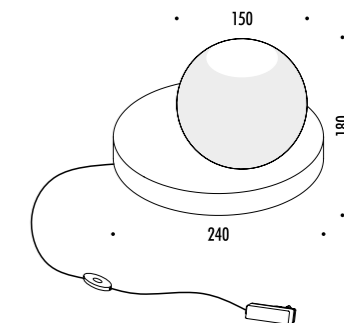

CE IP20

1A2600000.30.06	STANDARD - 3000K	24 V DC - 6,5 W LED - 450 lm - CRI > 90 SFERA IN VETRO SATINATO - BASE IN LEGNO ROVERE - CAVO NERO DRIVER INDIPENDENTE INCLUSO INPUT 110-240 V - 50/60 Hz - DIMMER FROSTED GLASS SPHERE - OAK WOOD BASE - BLACK CABLE INCLUDES INDIPENDENT DRIVER INPUT 110-240 V - 50/60 Hz - DIMMER