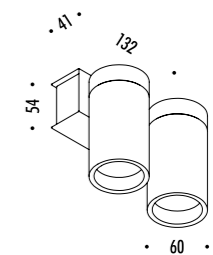

1A3810300.00.00	BIANCO OPACO / MATT WHITE - ON/OFF	100-240 V - 50/60 Hz - MAX 2 x 10 W LED - GU10 ORIENTABILE LAMPADINE NON INCLUSE - VEDI PAG. 385-387 ACCESSORI OPZIONALI LAMPADINA - VEDI PAG. 387 ADJUSTABLE BULBS NOT INCLUDED - SEE PAGE 385-387 OPTIONAL BULB ACCESSORIES - SEE PAGE 387
1A3810400.00.00	NERO OPACO / MATT BLACK - ON/OFF