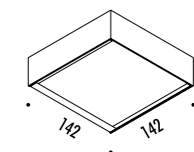

DESIGN DAVIDE GROPPI - ALBERTO ZATTIN - 2001
LAMPADA DA PARETE - METALLO - VETRO
WALL LAMP - METAL - GLASS

TOAST

CE IP20 0.5m