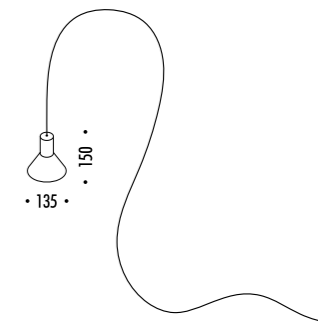

1A1660000.00.00	STANDARD	CONNETTORE DRIVER IP68 - 1 PEZZO DRIVER CONNECTOR IP68 - 1 PIECE

DESIGN DAVIDE GROPPI - BEPPE MERLANO - 2022
LAMPADA DA ESTERNO - METALLO
OUTDOOR LAMP - METAL

CE  IP65

NEURO OUTDOOR