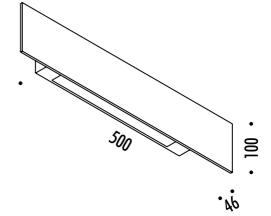

CE IP20

1A3360000.27.02	STANDARD - 2700K - TRIAC	220-240 V - 50/60 Hz - 23 W LED 2700K - 1293 lm - CRI>90 / 3000K - 1352 lm - CRI>90 PIANO A SPECCHIO (FRONTE) MIRROR TOP (FRONT)
1A3360000.30.02	STANDARD - 3000K - TRIAC	