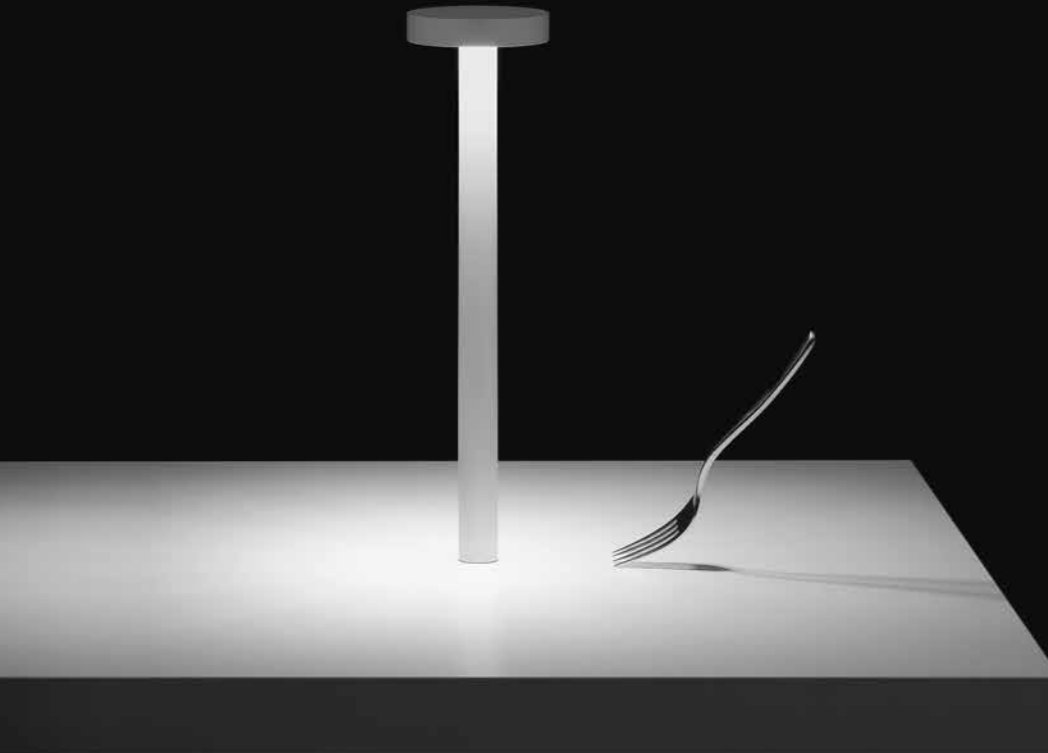

Compasso d'Oro ADI
Mention of Honour
2016

DESIGN DAVIDE GROPPI - 2013
LAMPADA DA TAVOLO - ABS - METACRILATO - METALLO
TABLE LAMP - ABS - METHACRYLATE - METAL

Tetalet

CE IP20

1A0310300.27.00	BIANCO OPACO / MATT WHITE - 2700K - ON/OFF	2 W LED
1A0310300.30.00	BIANCO OPACO / MATT WHITE - 3000K - ON/OFF	2700K - 165 lm - CRI > 90 / 3000K - 178 lm - CRI > 90
1A0310400.27.00	NERO OPACO / MATT BLACK - 2700K - ON/OFF	BASE A FISSAGGIO MAGNETICO
1A0310400.30.00	NERO OPACO / MATT BLACK - 3000K - ON/OFF	BATTERIA RICARICABILE 4,8 V DC - NiMH 4300 mAh - ON/OFF TOUCH - AUTONOMIA BATTERIA DODICI ORE
1A0311800.27.00	ORO OPACO / MATT GOLD - 2700K - ON/OFF	CARICABATTERIE INCLUSO INPUT 110-240 V - 50/60 Hz
1A0311800.30.00	ORO OPACO / MATT GOLD - 3000K - ON/OFF	ACCESSORIO OPZIONALE TAVOLINO - VEDI PAG. 15
		MINIMO 3 PEZZI PER FINITURA
		MAGNETIC FIXING BASE
		RECHARGEABLE BATTERY 4,8 V DC - NiMH 4300 mAh - ON/OFF TOUCH - BATTERY LIFE TWELVE HOURS
		INCLUDES CHARGER INPUT 110-240 V - 50/60 Hz
		TABLE OPTIONAL ACCESSORY - SEE PAGE 15
		MINIMUM 3 PIECES PER FINISH

ACCESSORI OPZIONALI / OPTIONAL ACCESSORIES

1A0430300.00.00	BIANCO OPACO / MATT WHITE	BATTERIA RICARICABILE / RECHARGEABLE BATTERY
1A0430400.00.00	NERO OPACO / MATT BLACK	4,8 V DC - NiMH 4300 mAh
1A0431800.00.00	ORO OPACO / MATT GOLD	

1Z0000073	STANDARD	CARICABATTERIE / CHARGER
		INPUT 110-240 V - 50/60 Hz - OUTPUT 6 V DC - 1A - 6 W - IP20