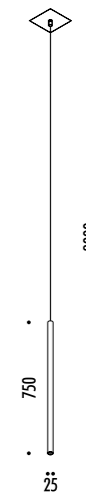

CEILING ROSE

1A2970300.27.00	BIANCO OPACO / MATT WHITE - 2700K - ON/OFF	MAX 350 mA DC - 4 W LED 2700K - 290 lm - CRI > 90 / 3000K - 310 lm - CRI > 90
1A2970300.30.00	BIANCO OPACO / MATT WHITE - 3000K - ON/OFF	ROSONE BIANCO - CAVO BIANCO
1A2970400.27.00	NERO OPACO / MATT BLACK - 2700K - ON/OFF	INSTALLAZIONE SU CARTONGESSO CON ROSONE PIANO E FISSAGGIO MAGNETICO KIT INSTALLAZIONE OBBLIGATORIO INCLUSO
1A2970400.30.00	NERO OPACO / MATT BLACK - 3000K - ON/OFF	DIMENSIONI TAGLIO CARTONGESSO 85 x 97 mm - SPAZIO MINIMO PER INCASSO 120 mm DRIVER INDIPENDENTE INCLUSO INPUT 100-240 V - 50/60 Hz
		WHITE CEILING ROSE - WHITE CABLE INSTALLATION ON PLASTERBOARD WITH FLAT ROSE AND MAGNETIC FIXING COMPULSORY INSTALLATION KIT INCLUDED PLASTERBOARD CUT-OUT 85 x 97 mm - MINIMUM SPACE FOR MOUNTING 120 mm INCLUDES INDEPENDENT DRIVER INPUT 100-240 V - 50/60 Hz
1A2970800.27.00	OTTONE SPAZZOLATO / BRUSHED BRASS - 2700K - ON/OFF	MAX 350 mA DC - 4 W LED 2700K - 290 lm - CRI > 90 / 3000K - 310 lm - CRI > 90
1A2970800.30.00	OTTONE SPAZZOLATO / BRUSHED BRASS - 3000K - ON/OFF	ROSONE NERO - CAVO NERO
1A2972600.27.00	NERO OPACO TOTALE / MATT TOTAL BLACK - 2700K - ON/OFF	INSTALLAZIONE SU CARTONGESSO CON ROSONE PIANO E FISSAGGIO MAGNETICO KIT INSTALLAZIONE OBBLIGATORIO INCLUSO
1A2972600.30.00	NERO OPACO TOTALE / MATT TOTAL BLACK - 3000K - ON/OFF	DIMENSIONI TAGLIO CARTONGESSO 85 x 97 mm - SPAZIO MINIMO PER INCASSO 120 mm DRIVER INDIPENDENTE INCLUSO INPUT 100-240 V - 50/60 Hz
		BLACK CEILING ROSE - BLACK CABLE INSTALLATION ON PLASTERBOARD WITH FLAT ROSE AND MAGNETIC FIXING COMPULSORY INSTALLATION KIT INCLUDED PLASTERBOARD CUT-OUT 85 x 97 mm - MINIMUM SPACE FOR MOUNTING 120 mm INCLUDES INDEPENDENT DRIVER INPUT 100-240 V - 50/60 Hz