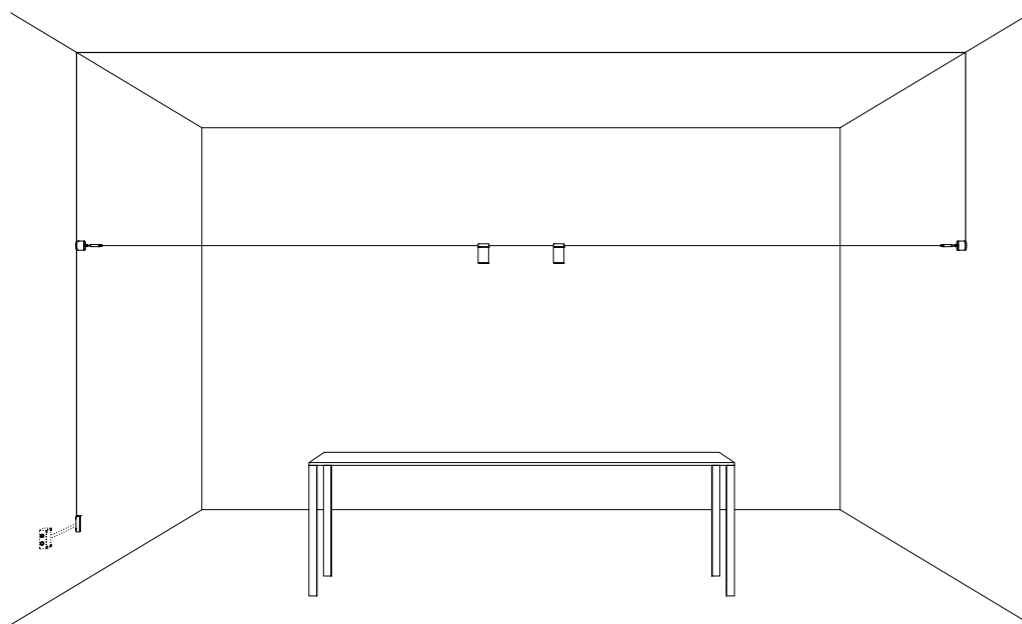

OHM PUÒ ESSERE ALIMENTATA CON IL NOSTRO NASTRO CONDUTTORE ENDLESS, LA STRISCIA ADESIVA BREVETTATA PER PORTARE "DIFFERENZA DI POTENZIALE" DOVE SI DESIDERA.
OHM CAN BE POWERED WITH ENDLESS, OUR PATENTED ADHESIVE TAPE TO CONDUCT AND TRANSPORT ELECTRIC ENERGY ANYWHERE.

OHM

KIT ALIMENTAZIONE ENDLESS / ENDLESS POWER SUPPLY KIT

CE IP20

1Z0240530.350	STANDARD	REMOTE DRIVER INPUT (110-127 V) 220-240 V - 50/60 Hz OUTPUT 350 mA DC - 18,5 W - IP20 DIMMERABILE DALI - PUSH - 1-10 V DALI - PUSH - 1-10 V DIMMABLE	
1A3940300.00.00	BIANCO OPACO / MATT WHITE	OHM BASE ALIMENTAZIONE PER ENDLESS / OHM POWER BASE FOR ENDLESS	
1A3940400.00.00	NERO OPACO / MATT BLACK		
1A3470300.00.00	BIANCO OPACO / MATT WHITE - 5 m	ENDLESS - MAX 150 W - MAX 48 V DC - MAX 4 A	
1A3470400.00.00	NERO OPACO / MATT BLACK - 5 m		
1A0050300.00.00	BIANCO OPACO / MATT WHITE - 10 m		
1A0050400.00.00	NERO OPACO / MATT BLACK - 10 m		
1A0370000.00.00	STANDARD	KIT FISSAGGIO PARETI RUVIDE / FIXING ROUGH WALLS KIT 2,5 m	
1A3480300.00.00	BIANCO OPACO / MATT WHITE	BOX MORSETTI CON 2 MORSETTI INCLUSI / TERMINAL BOX WITH 2 TERMINALS INCLUDED	
1A3480400.00.00	NERO OPACO / MATT BLACK		
1A3490000.00.00	STANDARD	MORSETTI - 2 PEZZI / TERMINALS - 2 PIECES