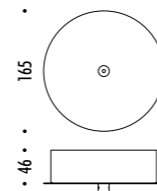

DIMMABLE VERSIONS

CE IP20

1A2980300.27.01	BIANCO OPACO / MATT WHITE - 2700K - DALI	100-240 V - 50/60 Hz - 5,6 W LED 2700K - 264 lm - CRI>90 / 3000K - 284 lm - CRI>90 ROSONE BIANCO - CAVO BIANCO ACCESSORI OPZIONALI KIT SOSPENSIONE - VEDI PAG. 129 WHITE CABLE - WHITE CEILING ROSE OPTIONAL ACCESSORIES SUSPENSION KIT - SEE PAGE 129	
1A2980300.30.01	BIANCO OPACO / MATT WHITE - 3000K - DALI		
1A2980300.27.02	BIANCO OPACO / MATT WHITE - 2700K - TRIAC		
1A2980300.30.02	BIANCO OPACO / MATT WHITE - 3000K - TRIAC		
1A2980300.27.03	BIANCO OPACO / MATT WHITE - 2700K - 1-10 V		
1A2980300.30.03	BIANCO OPACO / MATT WHITE - 3000K - 1-10 V		
1A2980300.27.04	BIANCO OPACO / MATT WHITE - 2700K - PUSH		
1A2980300.30.04	BIANCO OPACO / MATT WHITE - 3000K - PUSH		
1A2980800.27.01	OTTONE SPAZZOLATO / BRUSHED BRASS - 2700K - DALI		100-240 V - 50/60 Hz - 5,6 W LED 2700K - 264 lm - CRI>90 / 3000K - 284 lm - CRI>90 ROSONE NERO - CAVO NERO ACCESSORI OPZIONALI KIT SOSPENSIONE - VEDI PAG. 129 BLACK CEILING ROSE - BLACK CABLE OPTIONAL ACCESSORIES SUSPENSION KIT - SEE PAGE 129
1A2980800.30.01	OTTONE SPAZZOLATO / BRUSHED BRASS - 3000K - DALI		
1A2980800.27.02	OTTONE SPAZZOLATO / BRUSHED BRASS - 2700K - TRIAC		
1A2980800.30.02	OTTONE SPAZZOLATO / BRUSHED BRASS - 3000K - TRIAC		
1A2980800.27.03	OTTONE SPAZZOLATO / BRUSHED BRASS - 2700K - 1-10 V		
1A2980800.30.03	OTTONE SPAZZOLATO / BRUSHED BRASS - 3000K - 1-10 V		
1A2980800.27.04	OTTONE SPAZZOLATO / BRUSHED BRASS - 2700K - PUSH		
1A2980800.30.04	OTTONE SPAZZOLATO / BRUSHED BRASS - 3000K - PUSH