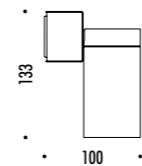

1A3810300.00.00	BIANCO OPACO / MATT WHITE - ON/OFF	100-240 V - 50/60 Hz - MAX 2 x 10 W LED - GU10 ORIENTABILE LAMPADINE NON INCLUSE - VEDI PAG. 385-387 ACCESSORI OPZIONALI LAMPADINA - VEDI PAG. 387 ADJUSTABLE BULBS NOT INCLUDED - SEE PAGE 385-387 OPTIONAL BULB ACCESSORIES - SEE PAGE 387
1A3810400.00.00	NERO OPACO / MATT BLACK - ON/OFF