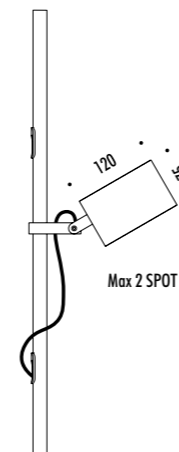

1A360000.27.20	STANDARD - 2700K	MAX 700 mA DC - 8,4 W LED 2700K - 639 lm - CRI > 90 / 3000K - 639 lm - CRI > 90
1A360000.30.20	STANDARD - 3000K	STELO IN ACCIAIO INOX AISI 316L - CAVO NERO 7 m - ORIENTABILE KIT INSTALLAZIONE OPZIONALE NON INCLUSO CONNETTORE DRIVER IP68 INCLUSO - DRIVER NON INCLUSO AIS I 316L STAINLESS STEEL STEM - BLACK CABLE 7 m - ADJUSTABLE OPTIONAL INSTALLATION KIT NOT INCLUDED DRIVER CONNECTOR IP68 INCLUDED - DRIVER NOT INCLUDED

KIT INSTALLAZIONE OBBLIGATORIO / COMPULSORY INSTALLATION KIT

1Z0241110	STANDARD	DRIVER INPUT (110-127 V) 220-240 V - 50/60 Hz - OUTPUT 700 mA DC - (15 W) 30 W - IP68 NOT DIMMABLE

KIT INSTALLAZIONE OPZIONALI / OPTIONAL INSTALLATION KITS

1A362000.00.00	STANDARD	TIRAFONDO INSTALLAZIONE / INSTALLATION ANCHORING BOLT DIMENSIONI TAGLIO Ø 250 mm - SPAZIO MINIMO PER INCASSO 350 mm CUT-OUT Ø 250 mm - MINIMUM SPACE FOR MOUNTING 350 mm

ACCESSORI OPZIONALI / OPTIONAL ACCESSORIES

1A3610400.27.20	NERO OPACO / MATT BLACK - 2700K	TESTA LED SUPPLEMENTARE / ADDITIONAL LED HEAD MAX 700 mA DC - 8,4 W LED 2700K - 639 lm - CRI > 90 / 3000K - 639 lm - CRI > 90 DRIVER NON INCLUSO / DRIVER NOT INCLUDED
1A3610400.30.20	NERO OPACO / MATT BLACK - 3000K	

1A1660000.00.00	STANDARD	CONNETTORE DRIVER IP68 - 1 PEZZO DRIVER CONNECTOR IP68 - 1 PIECE