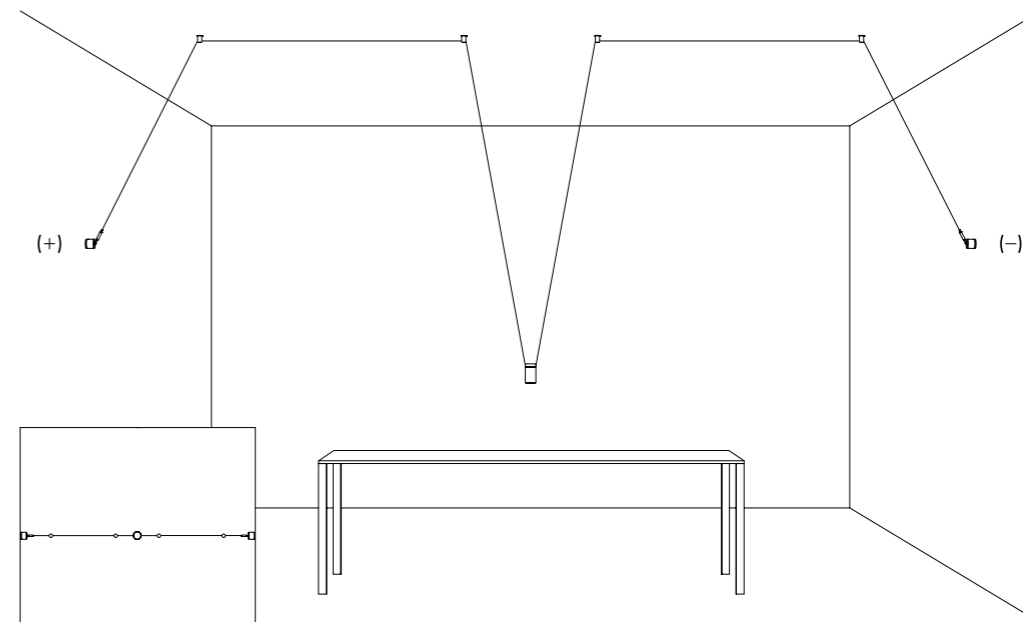

LUNGHEZZA TOTALE MAX 50 METRI / TOTAL LENGTH MAX 50 METER